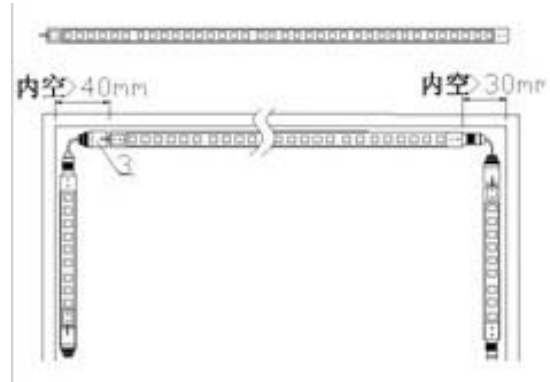

1、Parameter

Part NO.	GNL-AL-1210	GNL-AL-5050
LED NO.	60pcs/M 72pcs/M	60pcs/M 72pcs/M
Power	4.8W / 5.8W	14.4W / 17W
Voltage	12VDC	12VDC
Fixture Material	Aluminum	
Packing Dimension	14×20×1000mm	
Lifespan	30,000 to 50,000 hours	
Working conditions	-20℃ - +40℃	
Color Temperature	<p>Gold lighting apply warm white (300k-3500k)</p> <p>Jewels and jade lighting apply white (4500k-5500k)</p> <p>Diamond lighting apply cold white (7500k-8500k)</p>	

2、Data specification

Model NO.	Color	Peak Wavelength (nm)	View Angle 2 θ 1/2	Model NO.	Color	Peak Wavelength (nm)	View Angle 2 θ 1/2
GNL-AL-1210UEC	RED	625nm	120°	GNL-AL-5050UEC	RED	625nm	120°
GNL-AL-1210UYC	Yellow	590nm	120°	GNL-AL-5050UYC	Yellow	590nm	120°
GNL-AL-1210UBC	Blue	470nm	120°	GNL-AL-5050UBC	Blue	470nm	120°
GNL-AL-1210PGC	Green	520nm	120°	GNL-AL-5050PGC	Green	520nm	120°
GNL-AL-1210UWC	White		120°	GNL-AL-5050UWC	White		120°
GNL-AL-1210UWC- Y	Warm White		120°	GNL-AL-5050UWC-Y	Warm White		120°
				GNL-AL-5050RGB	RGB		120°

3、 Suite drawing

1421

1420

4、 Connect

5、cuting

6.Practical application