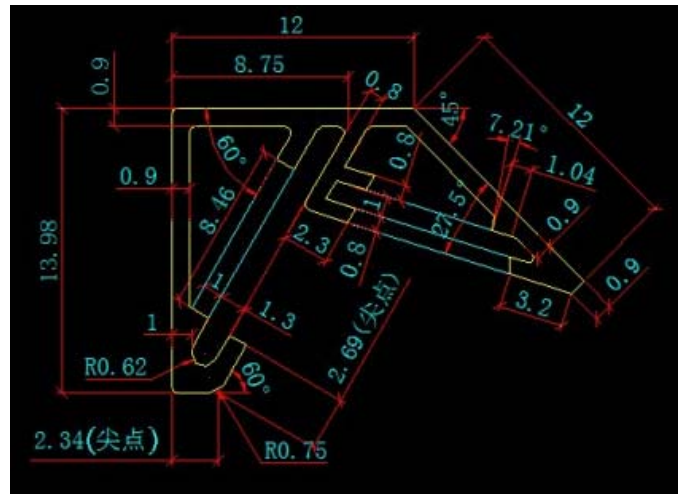

1、Parameter

Part NO.	GNL-AL-1210	GNL-AL-5050
LED NO.	60pcs/M 72pcs/M	60pcs/M 72pcs/M
Power	4.8W / 5.8W	14.4W / 17W
Voltage	12VDC	12VDC
Fixture Material	Aluminum	
Packing Dimension	14×20×1000mm	
Lifespan	30,000 to 50,000 hours	
Working conditions	-20℃ - +40℃	
Color Temperature	<p>Gold lighting apply warm white (300k-3500k)</p> <p>Jewels and jade lighting apply white (4500k-5500k)</p> <p>Diamond lighting apply cold white (7500k-8500k)</p>	

2、Data specification

Model NO.	Color	Peak Wavelength (nm)	View Angle 2 θ 1/2	Model NO.	Color	Peak Wavelength (nm)	View Angle 2 θ 1/2
GNL-AL-1210UEC	RED	625nm	120°	GNL-AL-5050UEC	RED	625nm	120°
GNL-AL-1210UYC	Yellow	590nm	120°	GNL-AL-5050UYC	Yellow	590nm	120°
GNL-AL-1210UBC	Blue	470nm	120°	GNL-AL-5050UBC	Blue	470nm	120°
GNL-AL-1210PGC	Green	520nm	120°	GNL-AL-5050PGC	Green	520nm	120°
GNL-AL-1210UWC	White		120°	GNL-AL-5050UWC	White		120°
GNL-AL-1210UWC- Y	Warm White		120°	GNL-AL-5050UWC-Y	Warm White		120°
				GNL-AL-5050RGB	RGB		120°

3、 Suite drawing

1421

1420

4、 Connect

5、cuting

6.Practical application