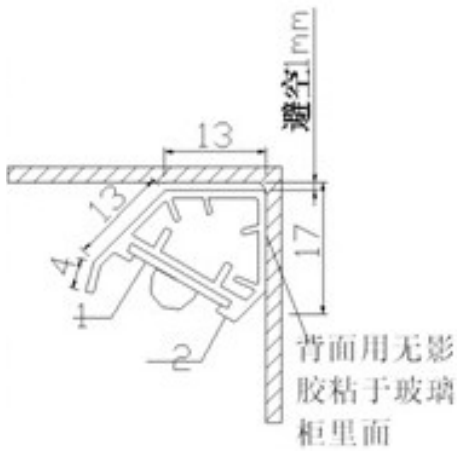

1、Parameter

Part NO.	GNL-AL-1210	GNL-AL-5050
LED NO.	60pcs/M 72pcs/M	60pcs/M 72pcs/M
Power	4.8W / 5.8W	14.4W / 17W
Voltage	12VDC	12VDC
Fixture Material	Aluminum	
Packing Dimension	14×20×1000mm	
Lifespan	30,000 to 50,000 hours	
Working conditions	-20℃ - +40℃	
Color Temperature	<p>Gold lighting apply warm white (300k-3500k)</p> <p>Jewels and jade lighting apply white (4500k-5500k)</p> <p>Diamond lighting apply cold white (7500k-8500k)</p>	

2、Data specification

Model NO.	Color	Peak Wavelength (nm)	View Angle 2 θ 1/2	Model NO.	Color	Peak Wavelength (nm)	View Angle 2 θ 1/2
GNL-AL-1210UEC	RED	625nm	120°	GNL-AL-5050UEC	RED	625nm	120°
GNL-AL-1210UYC	Yellow	590nm	120°	GNL-AL-5050UYC	Yellow	590nm	120°
GNL-AL-1210UBC	Blue	470nm	120°	GNL-AL-5050UBC	Blue	470nm	120°
GNL-AL-1210PGC	Green	520nm	120°	GNL-AL-5050PGC	Green	520nm	120°
GNL-AL-1210UWC	White		120°	GNL-AL-5050UWC	White		120°
GNL-AL-1210UWC- Y	Warm White		120°	GNL-AL-5050UWC-Y	Warm White		120°
				GNL-AL-5050RGB	RGB		120°

3、 Suite drawing

1421

1420

4、 Connect

5、cuting

6.Practical application