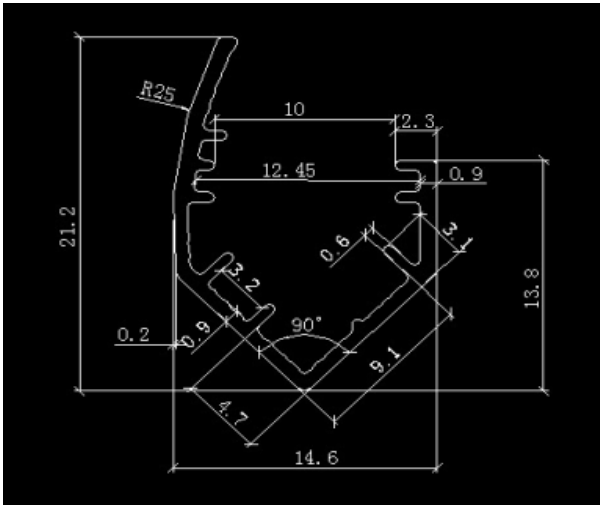

1、Parameter

Part NO.	GNL-AL-1210	GNL-AL-5050
LED NO.	60pcs/M 72pcs/M	60pcs/M 72pcs/M
Power	4.8W / 5.8W	14.4W / 17W
Voltage	12VDC	12VDC
Fixture Material	Aluminum	
Packing Dimension	14×20×1000mm	
Lifespan	30,000 to 50,000 hours	
Working conditions	-20℃ - +40℃	
Color Temperature	<p>Gold lighting apply warm white (300k-3500k)</p> <p>Jewels and jade lighting apply white (4500k-5500k)</p> <p>Diamond lighting apply cold white (7500k-8500k)</p>	

2、Data specification

Model NO.	Color	Peak Wavelength (nm)	View Angle 2 θ 1/2	Model NO.	Color	Peak Wavelength (nm)	View Angle 2 θ 1/2
GNL-AL-1210UEC	RED	625nm	120°	GNL-AL-5050UEC	RED	625nm	120°
GNL-AL-1210UYC	Yellow	590nm	120°	GNL-AL-5050UYC	Yellow	590nm	120°
GNL-AL-1210UBC	Blue	470nm	120°	GNL-AL-5050UBC	Blue	470nm	120°
GNL-AL-1210PGC	Green	520nm	120°	GNL-AL-5050PGC	Green	520nm	120°
GNL-AL-1210UWC	White		120°	GNL-AL-5050UWC	White		120°
GNL-AL-1210UWC- Y	Warm White		120°	GNL-AL-5050UWC-Y	Warm White		120°
				GNL-AL-5050RGB	RGB		120°

3、 Suite drawing

1421

1420

4、 Connect

5、cuting

6.Practical application