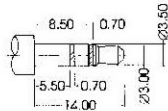

ST-11M-0

PIERCING PLAN

MATE PLUG

<p>ST-11M-030</p>		