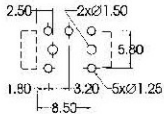

ST-11M-0

PIERCING PLAN

MATE PLUG

<p>ST-11M-030</p>		