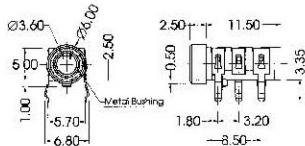

ST-11M-0

PIERCING PLAN

MATE PLUG

<p>ST-11M-030</p>		