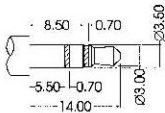

ST-12G-0

PIERCING PLAN

MATE PLUG

<p>ST-12G-030</p>		