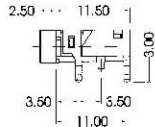

ST-12G-0

PIERCING PLAN

MATE PLUG

<p>ST-12G-030</p>		