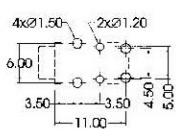

ST-12G-0

PIERCING PLAN

MATE PLUG

<p>ST-12G-030</p>		