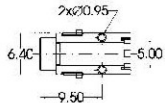

ST-12G-0

PIERCING PLAN

MATE PLUG

<p>ST-12G-030</p>		