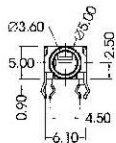

ST-12G-0

PIERCING PLAN

MATE PLUG

<p>ST-12G-030</p>		