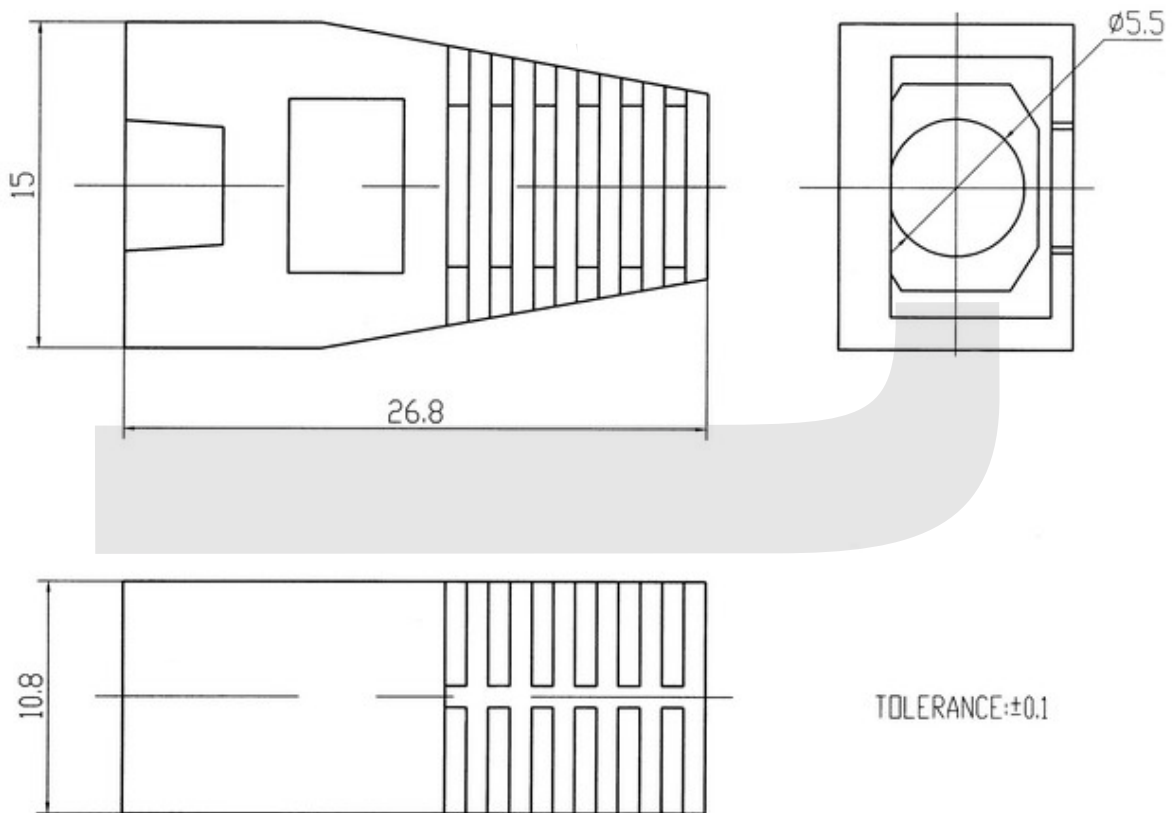

Modular Plugs Series

KLS12-RJ45-B

MATERIAL: PVC

XII

ORDER INFORMATION

KLS12-RJ45-B-4

Series No.

Color.	
1.	Green
2.	Red
3.	Yellow
4.	Blue
5.	Gray